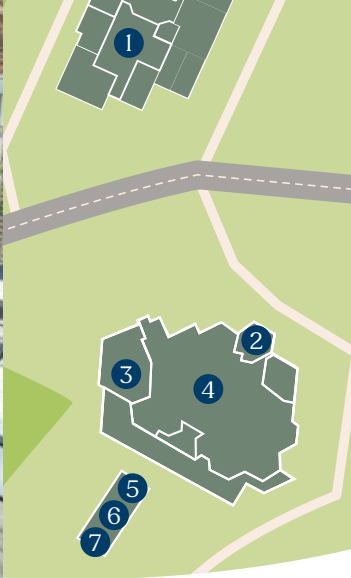

1 **WATERSIDE**
Sports Bar

Open daily from 9am
Serving breakfast, dinner and lunch. Costa Coffee. Watch live sports.

2 **WATERSIDE**
Takeaway

Open daily from 4pm
Delicious fish & chips and rustic stone baked pizzas. Delivery available.

3 **SOUTHSIDE**
BAR+GRILL

Open daily from midday
Beach-side restaurant serving lunch and dinner. Outdoor terrace. Dog friendly.

Please scan QR code to book a table.

4 **The Venue**

Open from 5:45pm
The home of live entertainment and bar. Takeaway delivered to your table through our new self service kiosks.

5 **THE SHACK**

Open daily from 10am*
Relaxed beach bar, Costa Coffee, frozen cocktails and a variety of premium beverages.

6 **THE DOGHOUSE**

Open daily from midday*
Incredible hotdogs, loaded fries and superfood salads.

7 **THE FROSTBITE**

Open daily from midday*
Everything from ice cream, bubble tea to chocoholic bubble waffles.

WATERSIDE
Delivers

DELIVERY FROM 5PM DAILY

Enjoying a night in?
Use our app to get delivery directly to your Bowleaze Cove Holiday Home.

* subject to weather